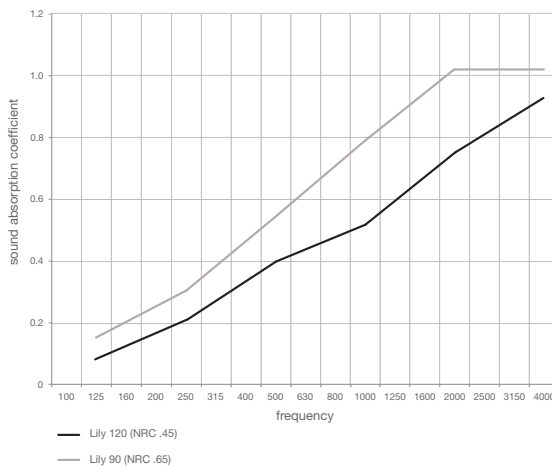

ACOUSTIC

Lily 120: NRC 0.45
Lily 90: NRC 0.65

APPLICATION

Ceiling

DESCRIPTION

A noise dampening light fixture. Sound and visual distraction are two of the most noticed conditions in almost any environment. Lily was designed to address both of these conditions. Intended for large and more intimate spaces alike, whether a single lamp or a grouping of several, the result is a visual and acoustical calm in any space.

BENEFITS

Designed for the Environment: Lily is manufactured on the basis of technical, environmental and production ethical requirements. There are no emissions to air, water or land during the production of Lily. The sound-absorbent core of Lily contains recycled materials. Lily is recyclable.

Improved Sound Absorption: Lily lamps are ideal for high frequency absorption and achieves NRC ratings of 0.45 or 0.65 depending on model.

Recyclable: The materials in Lily are recyclable, either as material recycling or energy recovery.

Lighting: Lily is available as a lamp with lighting, or as a sound absorbing design element for ceilings. Combine both for a dynamic result! As a light, Lily is supplied with a 236" electrical cord, a 10 watt dimmable LED light (900-1100 lumens), and a plug (120v input only). Without the light, Lily is supplied with a 118" wire to suspend the fixture.

Additional Information:

- CRI: 80
- CCT: 2700K
- Line-Voltage
- Integral driver