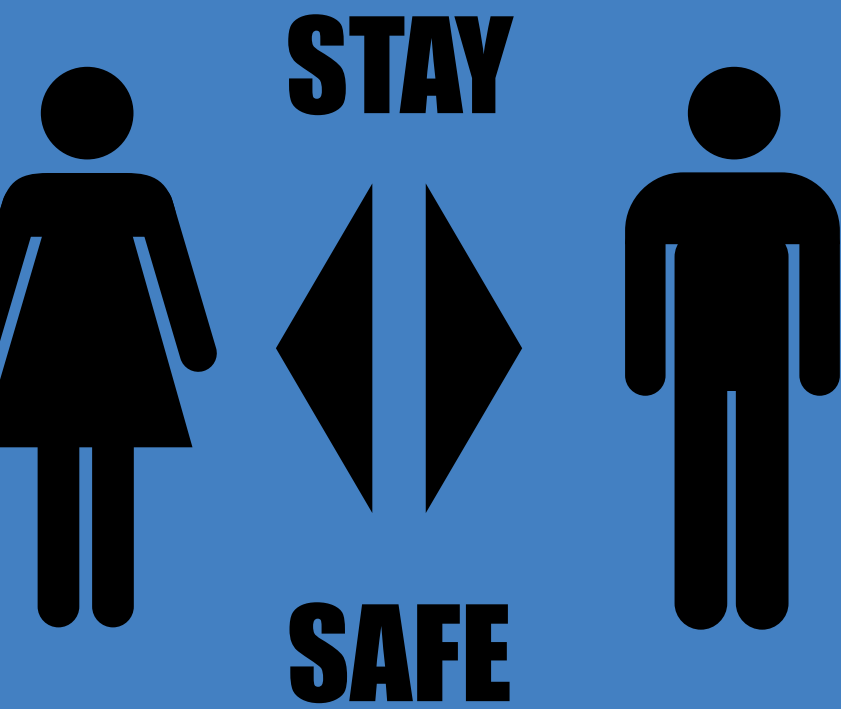

OPEN FOR **[SAFE]** BUSINESS™ SIGNAGE

unika vaev

Hear yourself think®