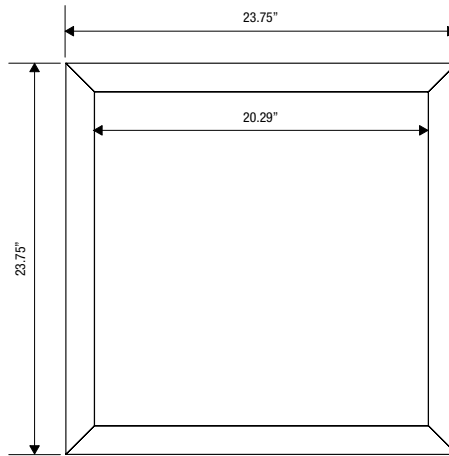

LIGHT BLUE

LIGHT BROWN

LIGHTEST GREY

LIGHT GREY

MEDIUM GREY

RED

YELLOW

COFFERED CEILING TILES - INVERTED DIMENSIONS

COFFERED CEILING TILES - EXTRUDED DIMENSIONS

COFFERED CEILING TILES

PRODUCT Coffered Ceiling Tile Collection

DESIGNER Unika Vaev Design Studio

CONTENT 100% PET

DIMENSIONS

Coffered Shallow	(w) 23.75" x (h) 23.75" x (d) 1.5"
Coffered Medium	(w) 23.75" x (h) 23.75" x (d) 2.72"
Coffered Deep	(w) 23.75" x (h) 23.75" x (d) 3.94"
Extruded Shallow	(w) 23.75" x (h) 23.75" x (d) 1.5"
Extruded Medium	(w) 23.75" x (h) 23.75" x (d) 2.72"
Extruded Deep	(w) 23.75" x (h) 23.75" x (d) 3.94"