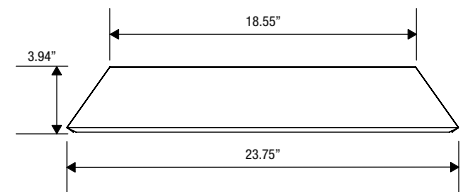

LIGHT BLUE

LIGHT BROWN

LIGHTEST GREY

LIGHT GREY

MEDIUM GREY

RED

YELLOW

COFFERED CEILING TILES - INVERTED DIMENSIONS

COFFERED CEILING TILES - EXTRUDED DIMENSIONS

COFFERED CEILING TILES

PRODUCT Coffered Ceiling Tile Collection

DESIGNER Unika Vaev Design Studio

CONTENT 100% PET

DIMENSIONS

Coffered Shallow	(w) 23.75" x (h) 23.75" x (d) 1.5"
Coffered Medium	(w) 23.75" x (h) 23.75" x (d) 2.72"
Coffered Deep	(w) 23.75" x (h) 23.75" x (d) 3.94"
Extruded Shallow	(w) 23.75" x (h) 23.75" x (d) 1.5"
Extruded Medium	(w) 23.75" x (h) 23.75" x (d) 2.72"
Extruded Deep	(w) 23.75" x (h) 23.75" x (d) 3.94"