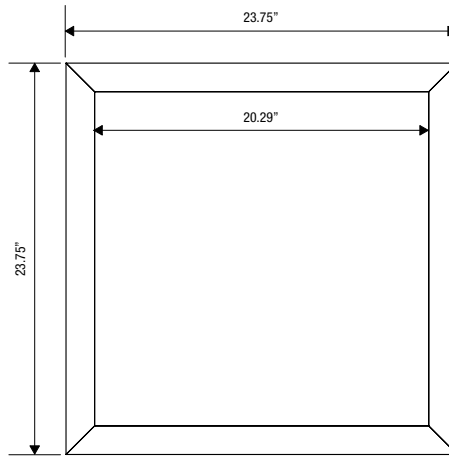

LIGHT BLUE

LIGHT BROWN

LIGHTEST GREY

LIGHT GREY

MEDIUM GREY

RED

YELLOW

COFFERED CEILING TILES - INVERTED DIMENSIONS

COFFERED CEILING TILES - EXTRUDED DIMENSIONS

COFFERED CEILING TILES

PRODUCT Coffered Ceiling Tile Collection

DESIGNER Unika Vaev Design Studio

CONTENT 100% PET

DIMENSIONS

Coffered Shallow	(w) 23.75" x (h) 23.75" x (d) 1.5"
Coffered Medium	(w) 23.75" x (h) 23.75" x (d) 2.72"
Coffered Deep	(w) 23.75" x (h) 23.75" x (d) 3.94"
Extruded Shallow	(w) 23.75" x (h) 23.75" x (d) 1.5"
Extruded Medium	(w) 23.75" x (h) 23.75" x (d) 2.72"
Extruded Deep	(w) 23.75" x (h) 23.75" x (d) 3.94"