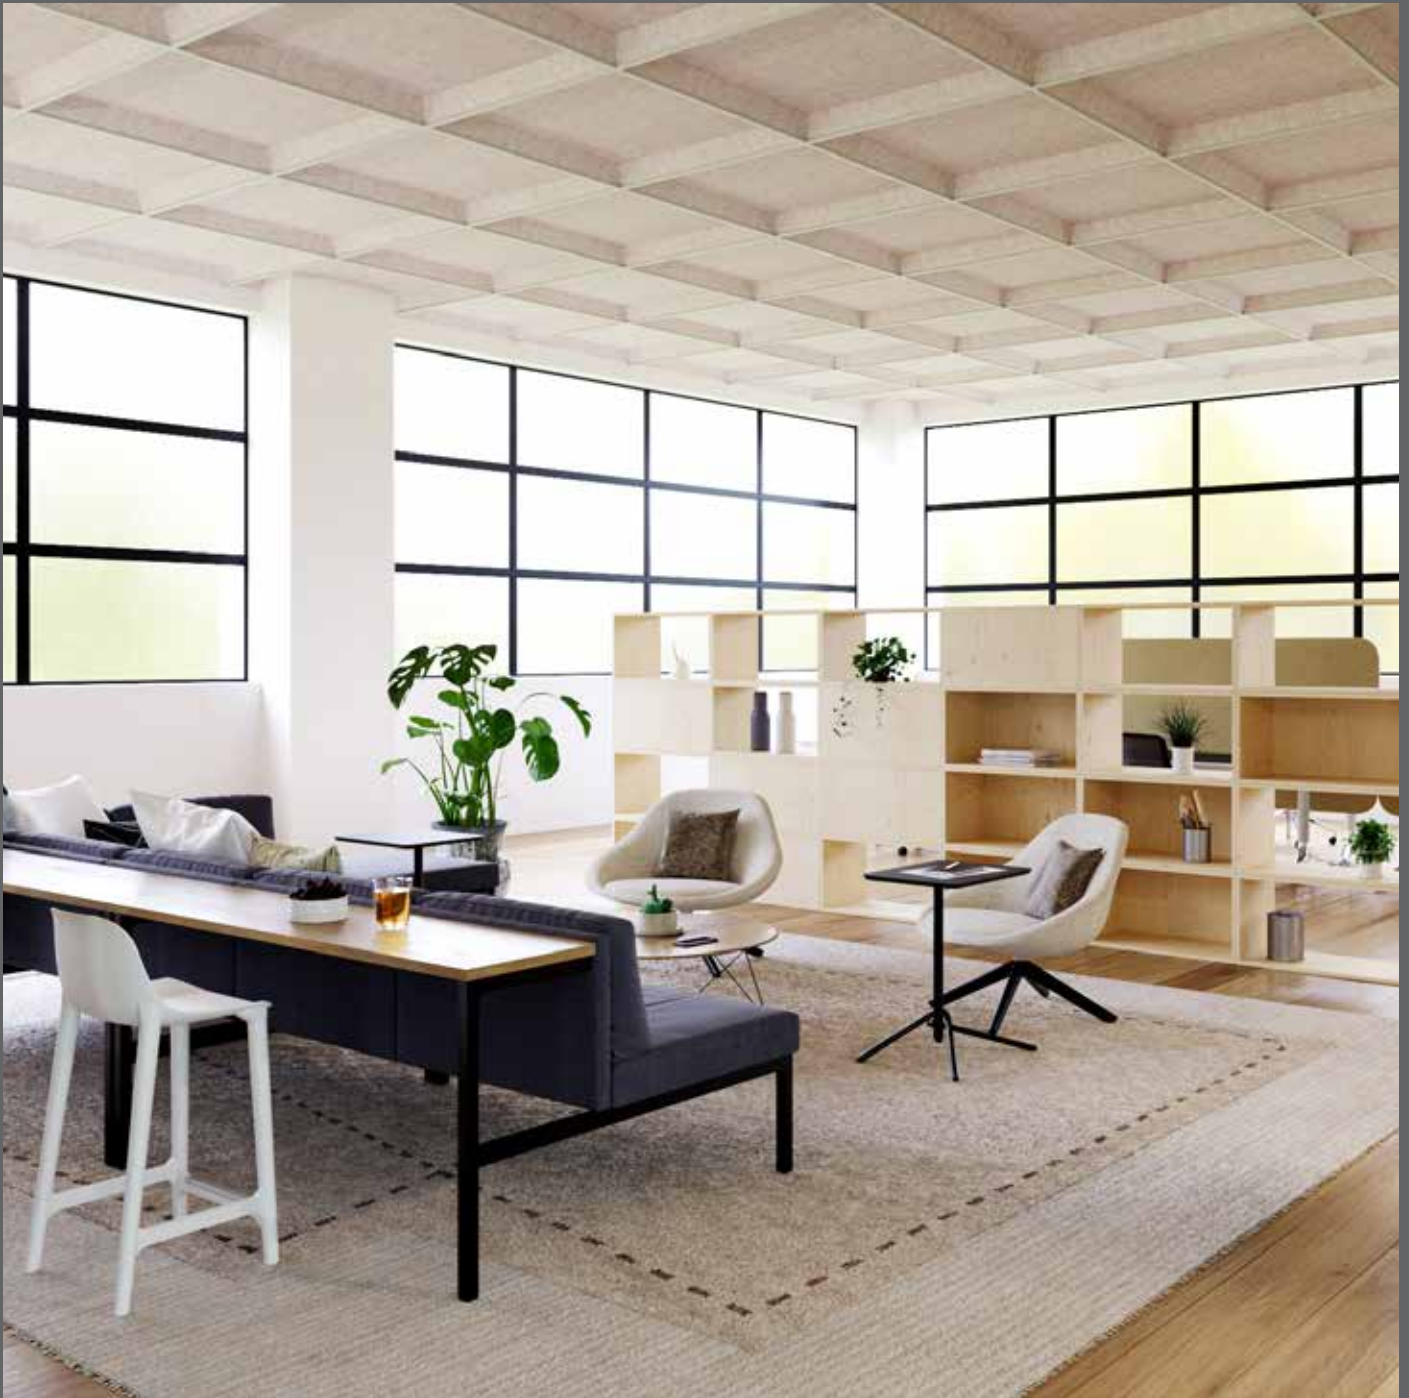

COFFERED CEILING TILES

unika vaev
design studio

Hear yourself think®

COFFERED CEILING TILES COLORS

DARKEST GREY

DARK BLUE

DARK GREY

GREEN

DESCRIPTION

The Coffered Ceiling Tiles Collection has been designed to provide an elegant sound absorbing solution. The square 24" x 24" tiles are available in three depth option and 11 color-ways of Solid Color Core. The tiles can be installed as a traditional coffered tile or can be reversed to hang below the ceiling to create dramatic visual elements.