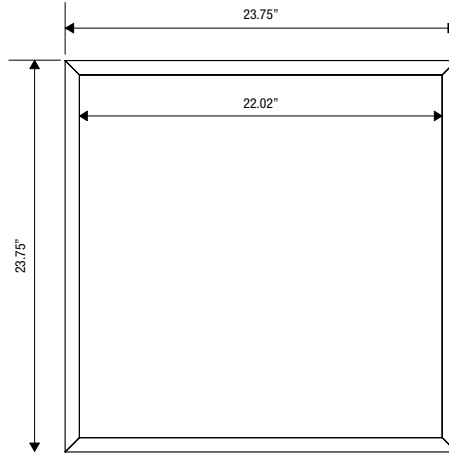

LIGHT BLUE

LIGHT BROWN

LIGHTEST GREY

LIGHT GREY

MEDIUM GREY

RED

YELLOW

COFFERED CEILING TILES - INVERTED DIMENSIONS

COFFERED CEILING TILES - EXTRUDED DIMENSIONS

COFFERED CEILING TILES

PRODUCT Coffered Ceiling Tile Collection

DESIGNER Unika Vaev Design Studio

CONTENT 100% PET

DIMENSIONS

Coffered Shallow	(w) 23.75" x (h) 23.75" x (d) 1.5"
Coffered Medium	(w) 23.75" x (h) 23.75" x (d) 2.72"
Coffered Deep	(w) 23.75" x (h) 23.75" x (d) 3.94"
Extruded Shallow	(w) 23.75" x (h) 23.75" x (d) 1.5"
Extruded Medium	(w) 23.75" x (h) 23.75" x (d) 2.72"
Extruded Deep	(w) 23.75" x (h) 23.75" x (d) 3.94"