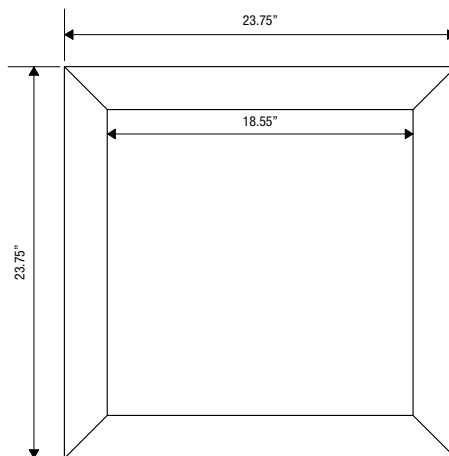

LIGHT BLUE

LIGHT BROWN

LIGHTEST GREY

LIGHT GREY

MEDIUM GREY

RED

YELLOW

COFFERED CEILING TILES - INVERTED DIMENSIONS

COFFERED CEILING TILES - EXTRUDED DIMENSIONS

COFFERED CEILING TILES

PRODUCT Coffered Ceiling Tile Collection

DESIGNER Unika Vaev Design Studio

CONTENT 100% PET

DIMENSIONS

Coffered Shallow	(w) 23.75" x (h) 23.75" x (d) 1.5"
Coffered Medium	(w) 23.75" x (h) 23.75" x (d) 2.72"
Coffered Deep	(w) 23.75" x (h) 23.75" x (d) 3.94"
Extruded Shallow	(w) 23.75" x (h) 23.75" x (d) 1.5"
Extruded Medium	(w) 23.75" x (h) 23.75" x (d) 2.72"
Extruded Deep	(w) 23.75" x (h) 23.75" x (d) 3.94"