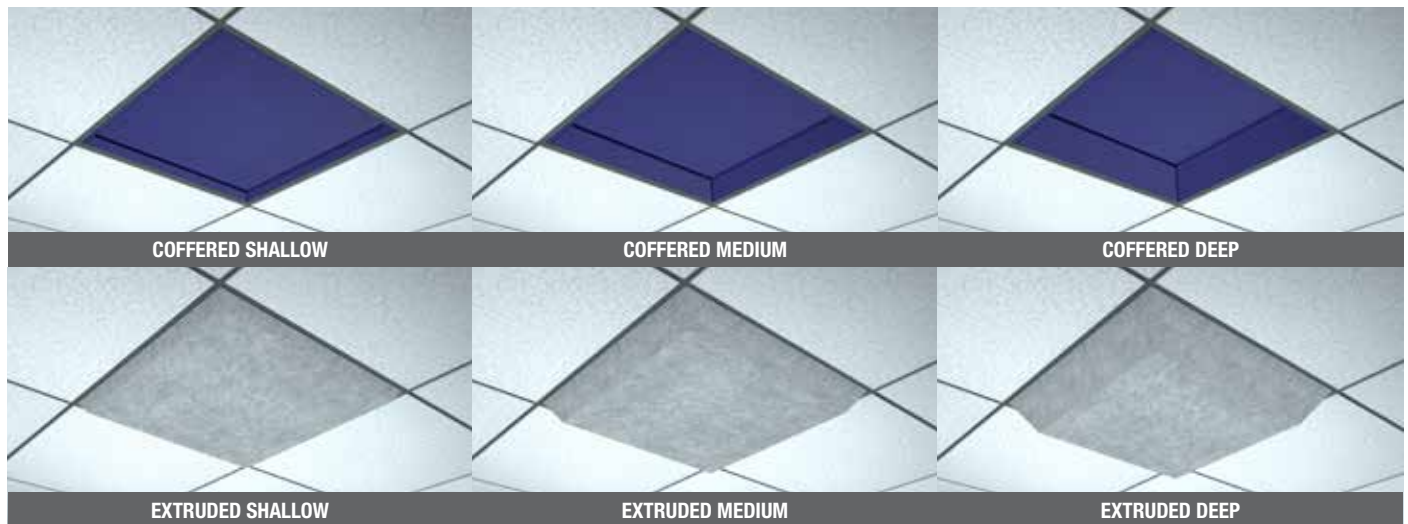

LIGHT BLUE

LIGHT BROWN

LIGHTEST GREY

LIGHT GREY

MEDIUM GREY

RED

YELLOW

COFFERED CEILING TILES - INVERTED DIMENSIONS

COFFERED CEILING TILES - EXTRUDED DIMENSIONS

COFFERED CEILING TILES

PRODUCT Coffered Ceiling Tile Collection

DESIGNER Unika Vaev Design Studio

CONTENT 100% PET

DIMENSIONS

Coffered Shallow	(w) 23.75" x (h) 23.75" x (d) 1.5"
Coffered Medium	(w) 23.75" x (h) 23.75" x (d) 2.72"
Coffered Deep	(w) 23.75" x (h) 23.75" x (d) 3.94"
Extruded Shallow	(w) 23.75" x (h) 23.75" x (d) 1.5"
Extruded Medium	(w) 23.75" x (h) 23.75" x (d) 2.72"
Extruded Deep	(w) 23.75" x (h) 23.75" x (d) 3.94"

DESCRIPTION

The Coffered Ceiling Tiles Collection has been designed to provide an elegant sound absorbing solution. The square 24" x 24" tiles are available in three depth option and 11 color-ways of Solid Color Core. The tiles can be installed as a traditional coffered tile or can be reversed to hang below the ceiling to create dramatic visual elements.

Additional Information

- Compatible with all standard 2' x 2' ceiling grids
- Custom 2' x 4' options are available, pricing is contingent on specs
- Tiles install very quickly and are designed to be moved from location to location with ease
- Cannot mix colors or depths within a box set
- Tiles are 'coffered' or 'extruded', in three versions of each style