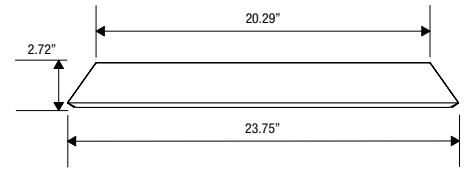

LIGHT BLUE

LIGHT BROWN

LIGHTEST GREY

LIGHT GREY

MEDIUM GREY

RED

YELLOW

COFFERED CEILING TILES - INVERTED DIMENSIONS

COFFERED CEILING TILES - EXTRUDED DIMENSIONS

COFFERED CEILING TILES

PRODUCT Coffered Ceiling Tile Collection

DESIGNER Unika Vaev Design Studio

CONTENT 100% PET

DIMENSIONS

Coffered Shallow	(w) 23.75" x (h) 23.75" x (d) 1.5"
Coffered Medium	(w) 23.75" x (h) 23.75" x (d) 2.72"
Coffered Deep	(w) 23.75" x (h) 23.75" x (d) 3.94"
Extruded Shallow	(w) 23.75" x (h) 23.75" x (d) 1.5"
Extruded Medium	(w) 23.75" x (h) 23.75" x (d) 2.72"
Extruded Deep	(w) 23.75" x (h) 23.75" x (d) 3.94"