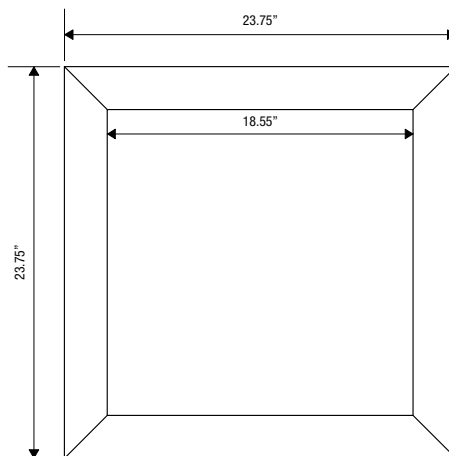

LIGHT BLUE

LIGHT BROWN

LIGHTEST GREY

LIGHT GREY

MEDIUM GREY

RED

YELLOW

COFFERED CEILING TILES - INVERTED DIMENSIONS

COFFERED CEILING TILES - EXTRUDED DIMENSIONS

COFFERED CEILING TILES

PRODUCT Coffered Ceiling Tile Collection

DESIGNER Unika Vaev Design Studio

CONTENT 100% PET

DIMENSIONS

Coffered Shallow	(w) 23.75" x (h) 23.75" x (d) 1.5"
Coffered Medium	(w) 23.75" x (h) 23.75" x (d) 2.72"
Coffered Deep	(w) 23.75" x (h) 23.75" x (d) 3.94"
Extruded Shallow	(w) 23.75" x (h) 23.75" x (d) 1.5"
Extruded Medium	(w) 23.75" x (h) 23.75" x (d) 2.72"
Extruded Deep	(w) 23.75" x (h) 23.75" x (d) 3.94"