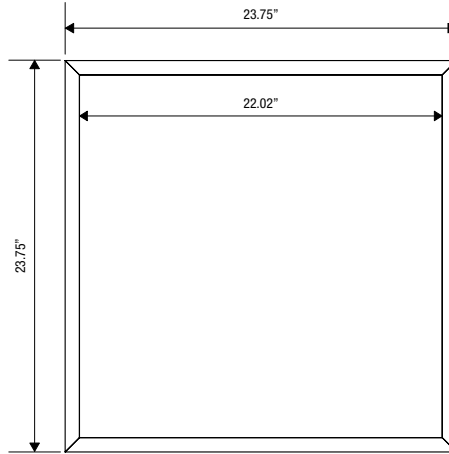

LIGHT BLUE

LIGHT BROWN

LIGHTEST GREY

LIGHT GREY

MEDIUM GREY

RED

YELLOW

COFFERED CEILING TILES - INVERTED DIMENSIONS

COFFERED CEILING TILES - EXTRUDED DIMENSIONS

COFFERED CEILING TILES

PRODUCT Coffered Ceiling Tile Collection

DESIGNER Unika Vaev Design Studio

CONTENT 100% PET

DIMENSIONS

Coffered Shallow	(w) 23.75" x (h) 23.75" x (d) 1.5"
Coffered Medium	(w) 23.75" x (h) 23.75" x (d) 2.72"
Coffered Deep	(w) 23.75" x (h) 23.75" x (d) 3.94"
Extruded Shallow	(w) 23.75" x (h) 23.75" x (d) 1.5"
Extruded Medium	(w) 23.75" x (h) 23.75" x (d) 2.72"
Extruded Deep	(w) 23.75" x (h) 23.75" x (d) 3.94"