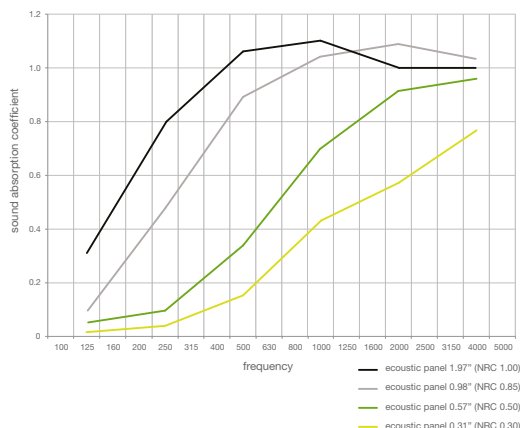

ecoustic® global leaders
by **INSTYLE** in acoustic
products

ECOUSTIC® PANEL PRINT AXIS

CONTENT 100% PET (up to 65% recycled PET)

DIMENSIONS

Panel Dimensions 8'11 1/16" x 3'11 5/8" (2720mm x 1210mm)
 Print Dimensions 8'10 5/16" x 3'11 1/4" (2700mm x 1200mm)
 Screen Panel Dimensions 3'11 5/8" x 7'11 1/4" (1210mm x 2420mm)
 Screen Print Dimensions 3'11 1/4" x 7'10 1/2" (1200mm x 2400mm)

FLAMMABILITY

ASTM E84 CLASS A
 AS/NZS 1530.3
 AS/ISO 9705
 GB 8624

APPLICATION

Screen, Wall & Ceiling Panel

ACOUSTIC

NRC: 0.30 - 1.00 Depending on panel thickness

BENEFITS

Improved Pinability: ecoustic® Panel + Screen features an improved pinability compared to similar panel products.