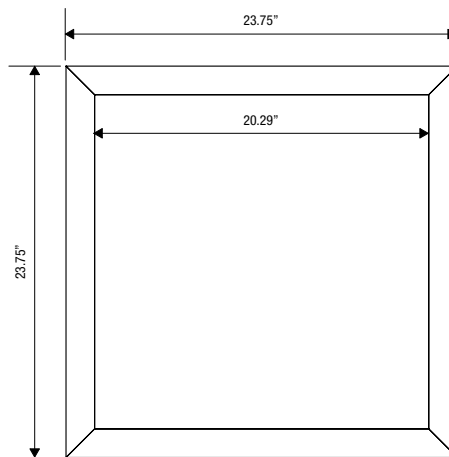

COFFERED CEILING TILES - INVERTED DIMENSIONS

COFFERED CEILING TILES - EXTRUDED DIMENSIONS

COFFERED CEILING TILES

PRODUCT Coffered Ceiling Tile Collection

DESIGNER Unika Vaev Design Studio

CONTENT 100% PET

DIMENSIONS

Coffered Shallow	(w) 23.75" x (h) 23.75" x (d) 1.5"
Coffered Medium	(w) 23.75" x (h) 23.75" x (d) 2.72"
Coffered Deep	(w) 23.75" x (h) 23.75" x (d) 3.94"
Extruded Shallow	(w) 23.75" x (h) 23.75" x (d) 1.5"
Extruded Medium	(w) 23.75" x (h) 23.75" x (d) 2.72"
Extruded Deep	(w) 23.75" x (h) 23.75" x (d) 3.94"