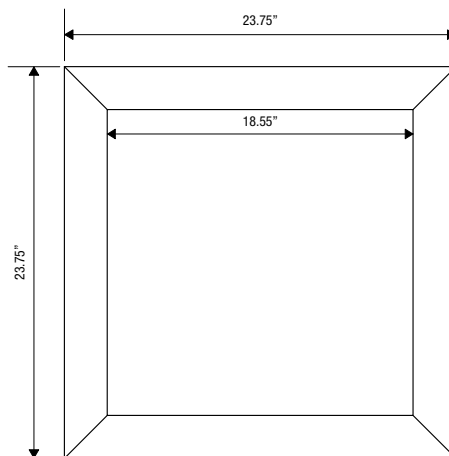

COFFERED CEILING TILES - INVERTED DIMENSIONS

COFFERED CEILING TILES - EXTRUDED DIMENSIONS

COFFERED CEILING TILES

PRODUCT Coffered Ceiling Tile Collection

DESIGNER Unika Vaev Design Studio

CONTENT 100% PET

DIMENSIONS

Coffered Shallow	(w) 23.75" x (h) 23.75" x (d) 1.5"
Coffered Medium	(w) 23.75" x (h) 23.75" x (d) 2.72"
Coffered Deep	(w) 23.75" x (h) 23.75" x (d) 3.94"
Extruded Shallow	(w) 23.75" x (h) 23.75" x (d) 1.5"
Extruded Medium	(w) 23.75" x (h) 23.75" x (d) 2.72"
Extruded Deep	(w) 23.75" x (h) 23.75" x (d) 3.94"