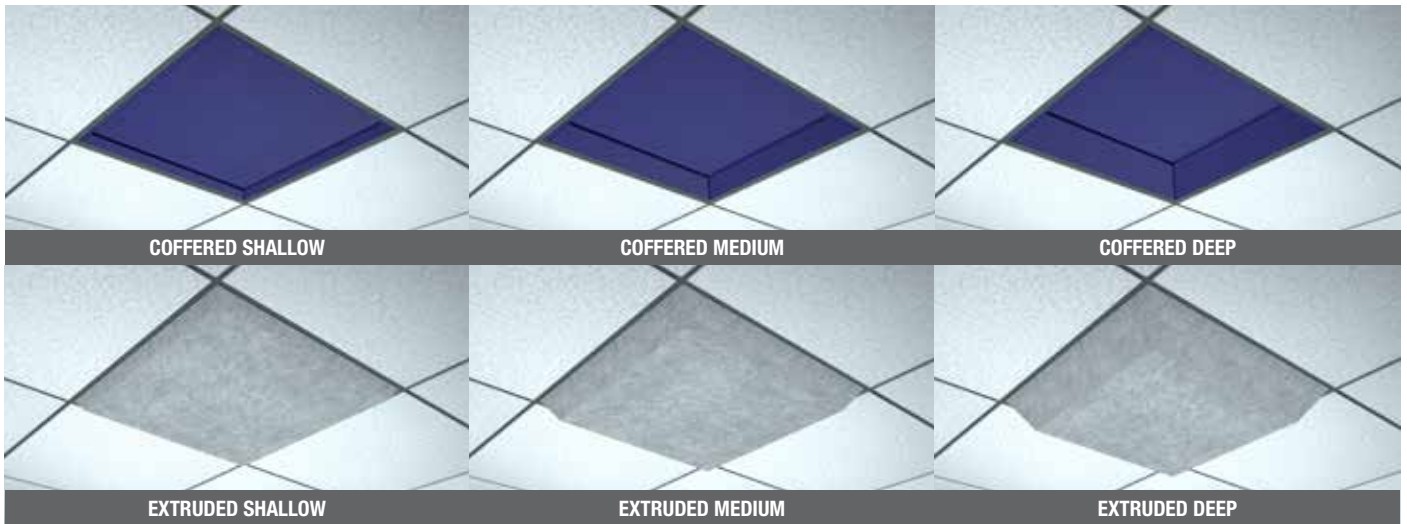

COFFERED CEILING TILES

PRODUCT Coffered Ceiling Tile Collection

DESIGNER Unika Vaev Design Studio

CONTENT 100% PET

DIMENSIONS

Coffered Shallow	(w) 23.75" x (h) 23.75" x (d) 1.5"
Coffered Medium	(w) 23.75" x (h) 23.75" x (d) 2.72"
Coffered Deep	(w) 23.75" x (h) 23.75" x (d) 3.94"
Extruded Shallow	(w) 23.75" x (h) 23.75" x (d) 1.5"
Extruded Medium	(w) 23.75" x (h) 23.75" x (d) 2.72"
Extruded Deep	(w) 23.75" x (h) 23.75" x (d) 3.94"

FIRE RATINGS

ASTM E84 Class A

VOC

Cal 01350 Complies

ACOUSTIC

NRC- 0.85 (8" air gap) *NRC results are from the material used to produce tiles*

APPLICATION

Ceiling (compatible with all standard 2' ceiling grids)

DESCRIPTION

The Coffered Ceiling Tiles Collection has been designed to provide an elegant sound absorbing solution. The square 24" x 24" tiles are available in three depth option and 11 color-ways of Solid Color Core. The tiles can be installed as a traditional coffered tile or can be reversed to hang below the ceiling to create dramatic visual elements.

Environment

- No VOCs
- California 01350 Emissions Compliant
- HPD
- Oeko-Tex Certified
- Rapidly renewable content
- No post-consumer content contributes to LEED MR Credit 4 recycled content
- Published with mindful MATERIALS

Additional Information

- Compatible with all standard 2' x 2' ceiling grids
- Custom 2' x 4' options are available, pricing is contingent on specs
- Tiles install very quickly and are designed to be moved from location to location with ease
- Cannot mix colors or depths within a box set
- Tiles are 'coffered' or 'extruded', in three versions of each style