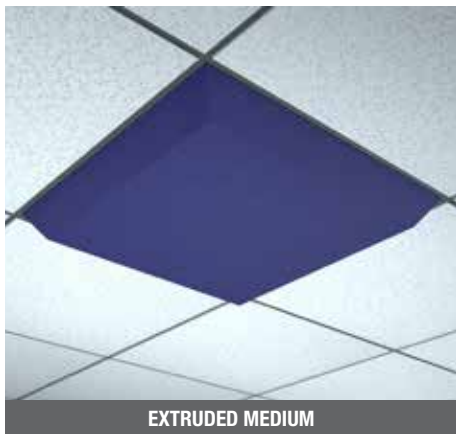

COFFERED CEILING TILES - EXTRUDED DIMENSIONS