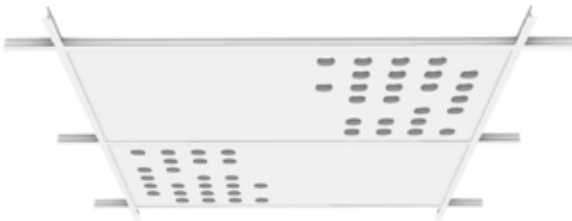

ECOUSTIC® CEILING EDIT PROFILES

Ceiling Edit - Data

FRONT VIEW

SIDE VIEW

Ceiling Edit - Dot

FRONT VIEW

SIDE VIEW

Product may vary in color due to the nature of the media
Please refer to website for current color range