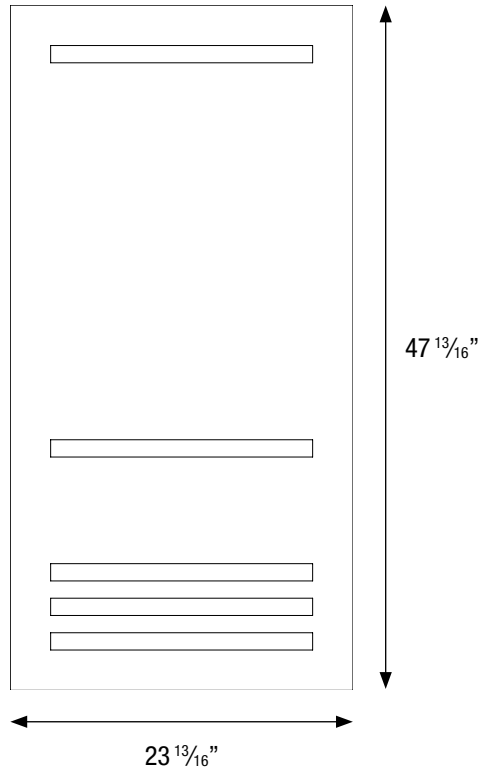

ECOUSTIC® CEILING EDIT PROFILES

Ceiling Edit - Ray

FRONT VIEW

ecoustic® Ceiling Edit (per box in a single color)
SC 0.47": (8) Tiles per box
SC 0.94": (4) Tiles per box

How to Specify	
Design	Angle, Code, Data, Dot, or Ray
Size	47.8" x 23.8" (1215mm x 605mm)
Thickness	0.47" or 0.94" (12mm or 24mm)
Color	15 colors of 0.47" SC 5 colors or 0.94" SC
Acoustic Mesh	Optional black acoustic mesh backing

Product may vary in color due to the nature of the media
Please refer to website for current color range

ecoustic® global leaders
by INSTYLE in acoustic
products