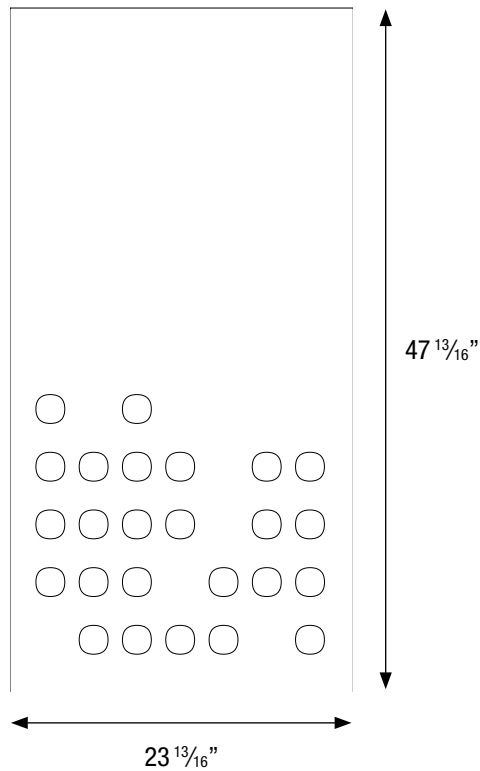

ECOUSTIC® CEILING EDIT PROFILES

Ceiling Edit - Data

Ceiling Edit - Dot

FRONT VIEW

Product may vary in color due to the nature of the media
Please refer to website for current color range

ecoustic® global leaders
by INSTYLE in acoustic
products