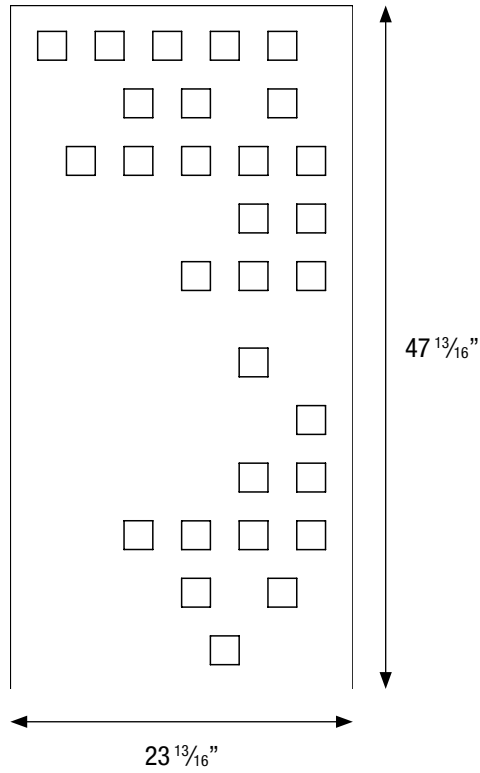

ECOUSTIC® CEILING EDIT PROFILES

Ceiling Edit - Data

FRONT VIEW

Ceiling Edit - Dot

Product may vary in color due to the nature of the media
Please refer to website for current color range

ecoustic® global leaders
by INSTYLE in acoustic
products