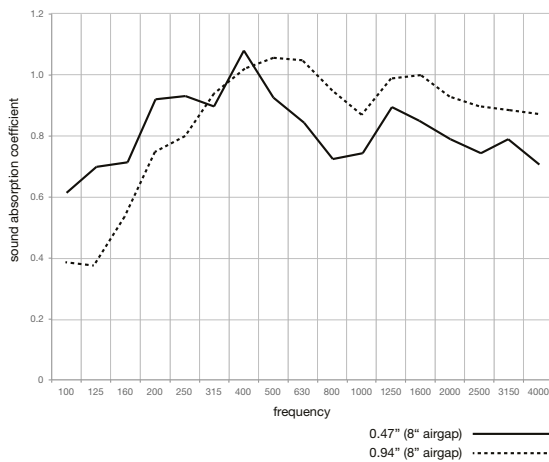

COMPOSITION	100% PET
DIMENSIONS	47 13/16" x 23 13/16" (1215mm x 605mm)
THICKNESS	0.47" or 0.94" (12mm or 24mm)
FIRE RATING	
AS/ISO 9705	Group 1
ASTM E84	0.47" Class A, 0.94" Class B
APPLICATION	Drop-in ceiling tile
ACOUSTIC	Shown below by thickness:
AS/ISO 354	0.47" Tile- NRC 0.85 (8" air gap)
	0.94" Tile- NRC 0.95 (8" air gap)